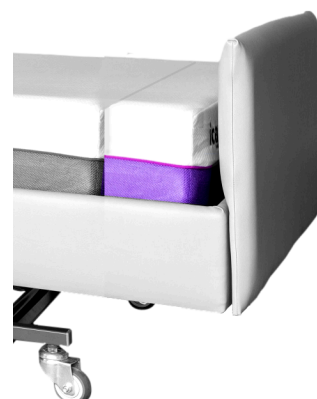

## KEY FUNCTIONS

Head Lift

Knee Break

Height Adjustable  
22-66cm

Trendelenburg and  
Reverse Trendelenburg

# ICARE EXTRA LONG BOLSTERS

Mattress Bolsters are finished in the same fabric as the ActiveX™ Mattresses. Bolsters available in: 15cm or 20cm heights

## IC15 MATTRESS BOLSTER

The 15cm option is compatible with the IC15, M1 and M2 mattresses.

## IC20 MATTRESS BOLSTER

The 20cm option is compatible with the IC20, IC30, VersaFlo® and M3 mattresses.