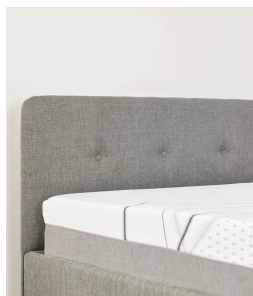

CHOICE OF HEADBOARD/FOOTBOARD DESIGN

3 BUTTON WITH CURVE