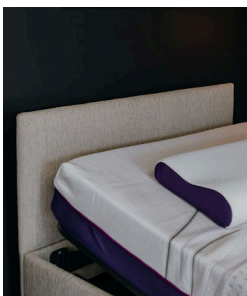

BISON
(wipeable)

SLATE
(wipeable)

CHOICE OF HEADBOARD/FOOTBOARD DESIGN

3 BUTTON WITH CURVE

STANDARD

KARLSTEAD

AMSTERDAM

COLOGNE

BED CODES & SIZES

LONG SINGLE

Code: IC333LS

ONE PIECE QUEEN

Code: IC333Q

KING SINGLE

Code: IC333KS

SPLIT QUEEN